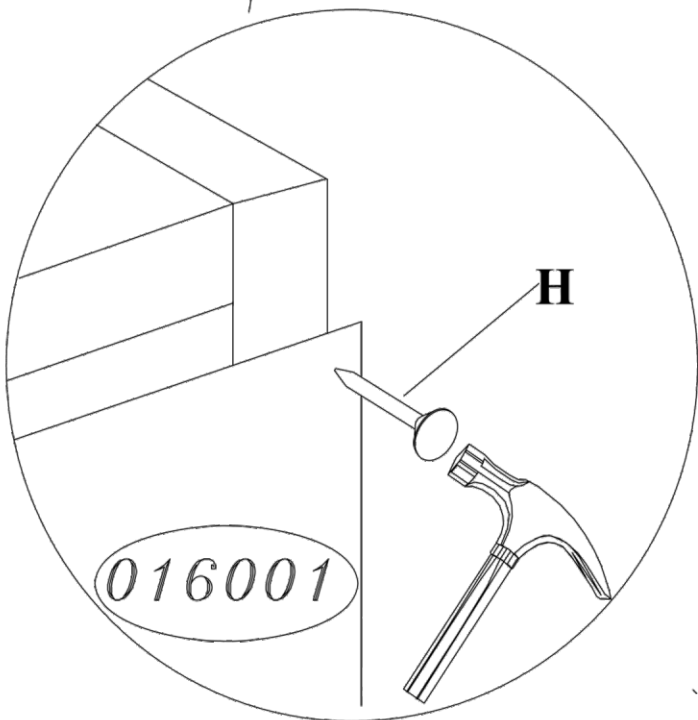

ROYAL D60S3

		D60S3	
SYSTEM	KOLOR		
SAN MARINO	KREMOWY	400414	400415
COSTA	LAKIER BIEL	010414	010415
MALAGA	DĄB COUNTRY	390414	390415

A = 18x

B = 14x

C = 14x

E = 3 x

F = 1x

V = 1x

G = 3x

H = 40x

I = 14x

J = 24x

K = 6x

I

016001

II