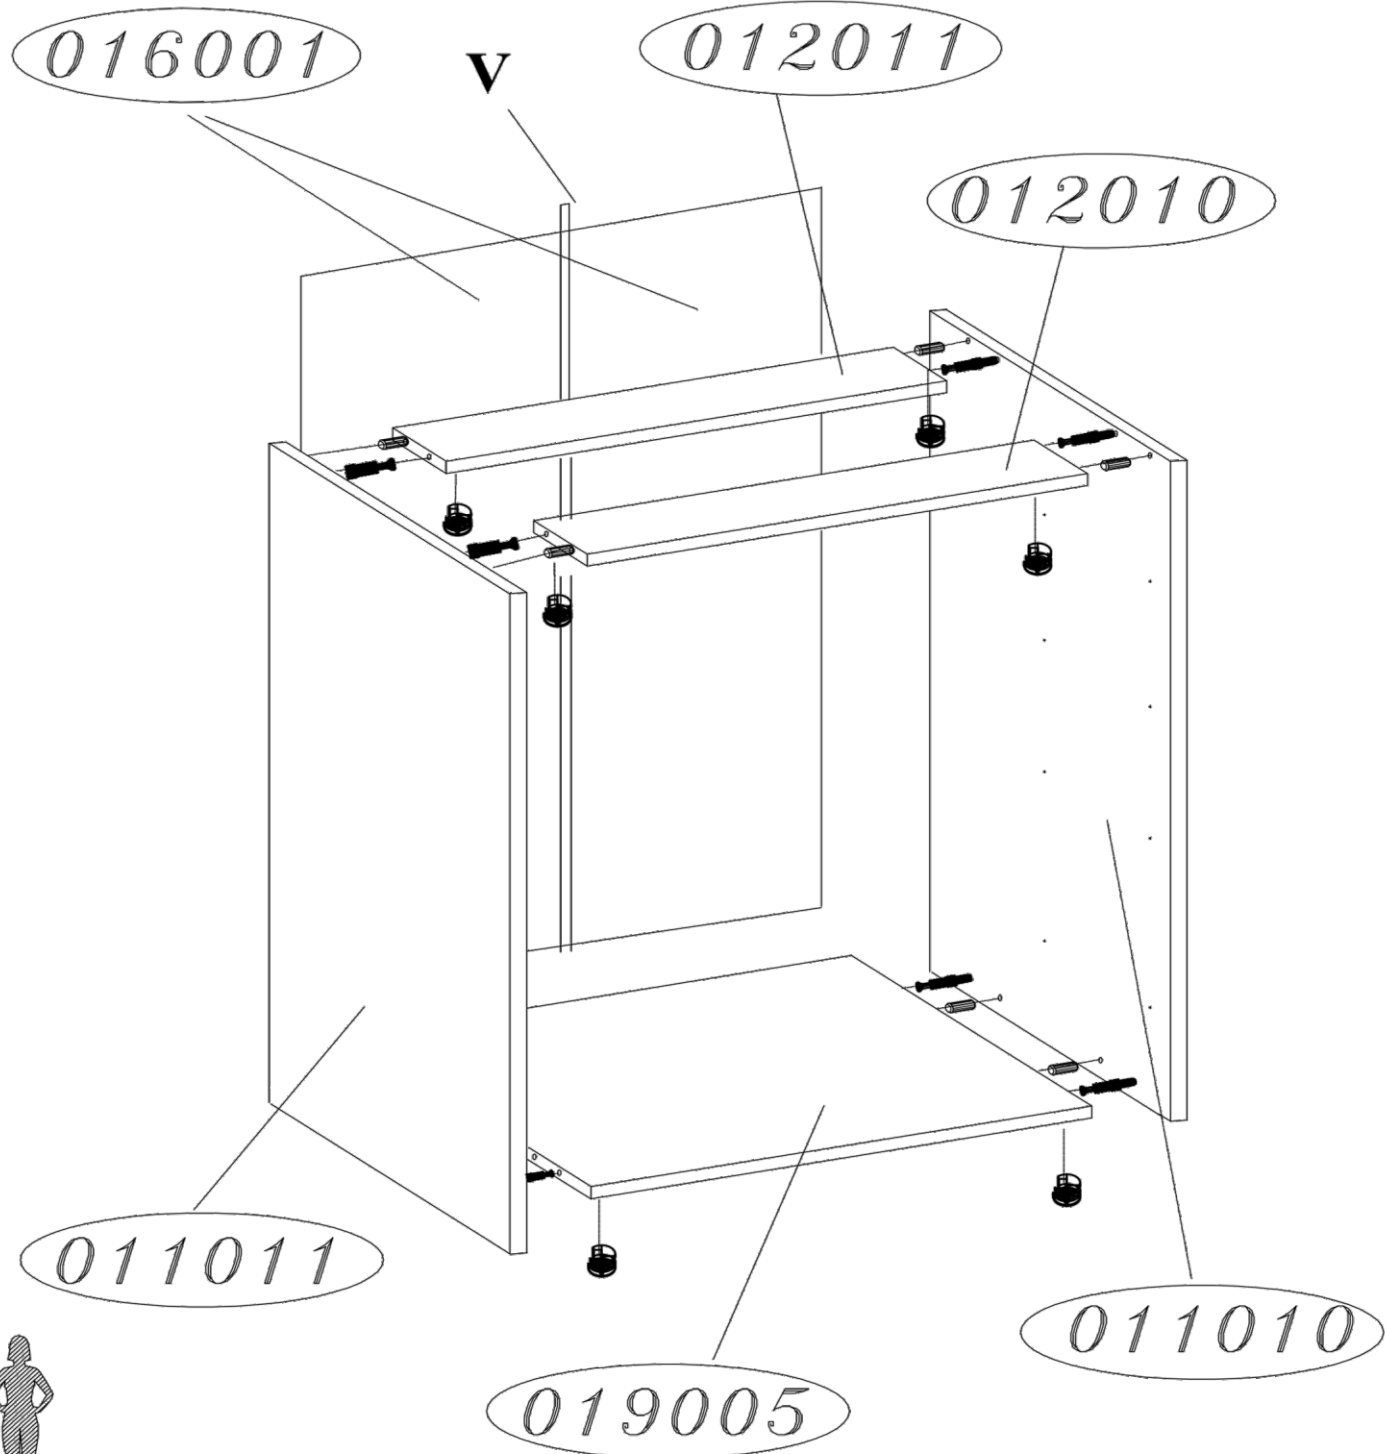

ROYAL D60S3

		D60S3	
SYSTEM	KOLOR		
SAN MARINO	KREMOWY	400414	400415
COSTA	LAKIER BIEL	010414	010415
MALAGA	DĄB COUNTRY	390414	390415

A = 18x

B = 14x

C = 14x

E = 3 x

F = 1x

V = 1x

G = 3x

H = 40x

I = 14x

J = 24x

K = 6x

I

016001

II