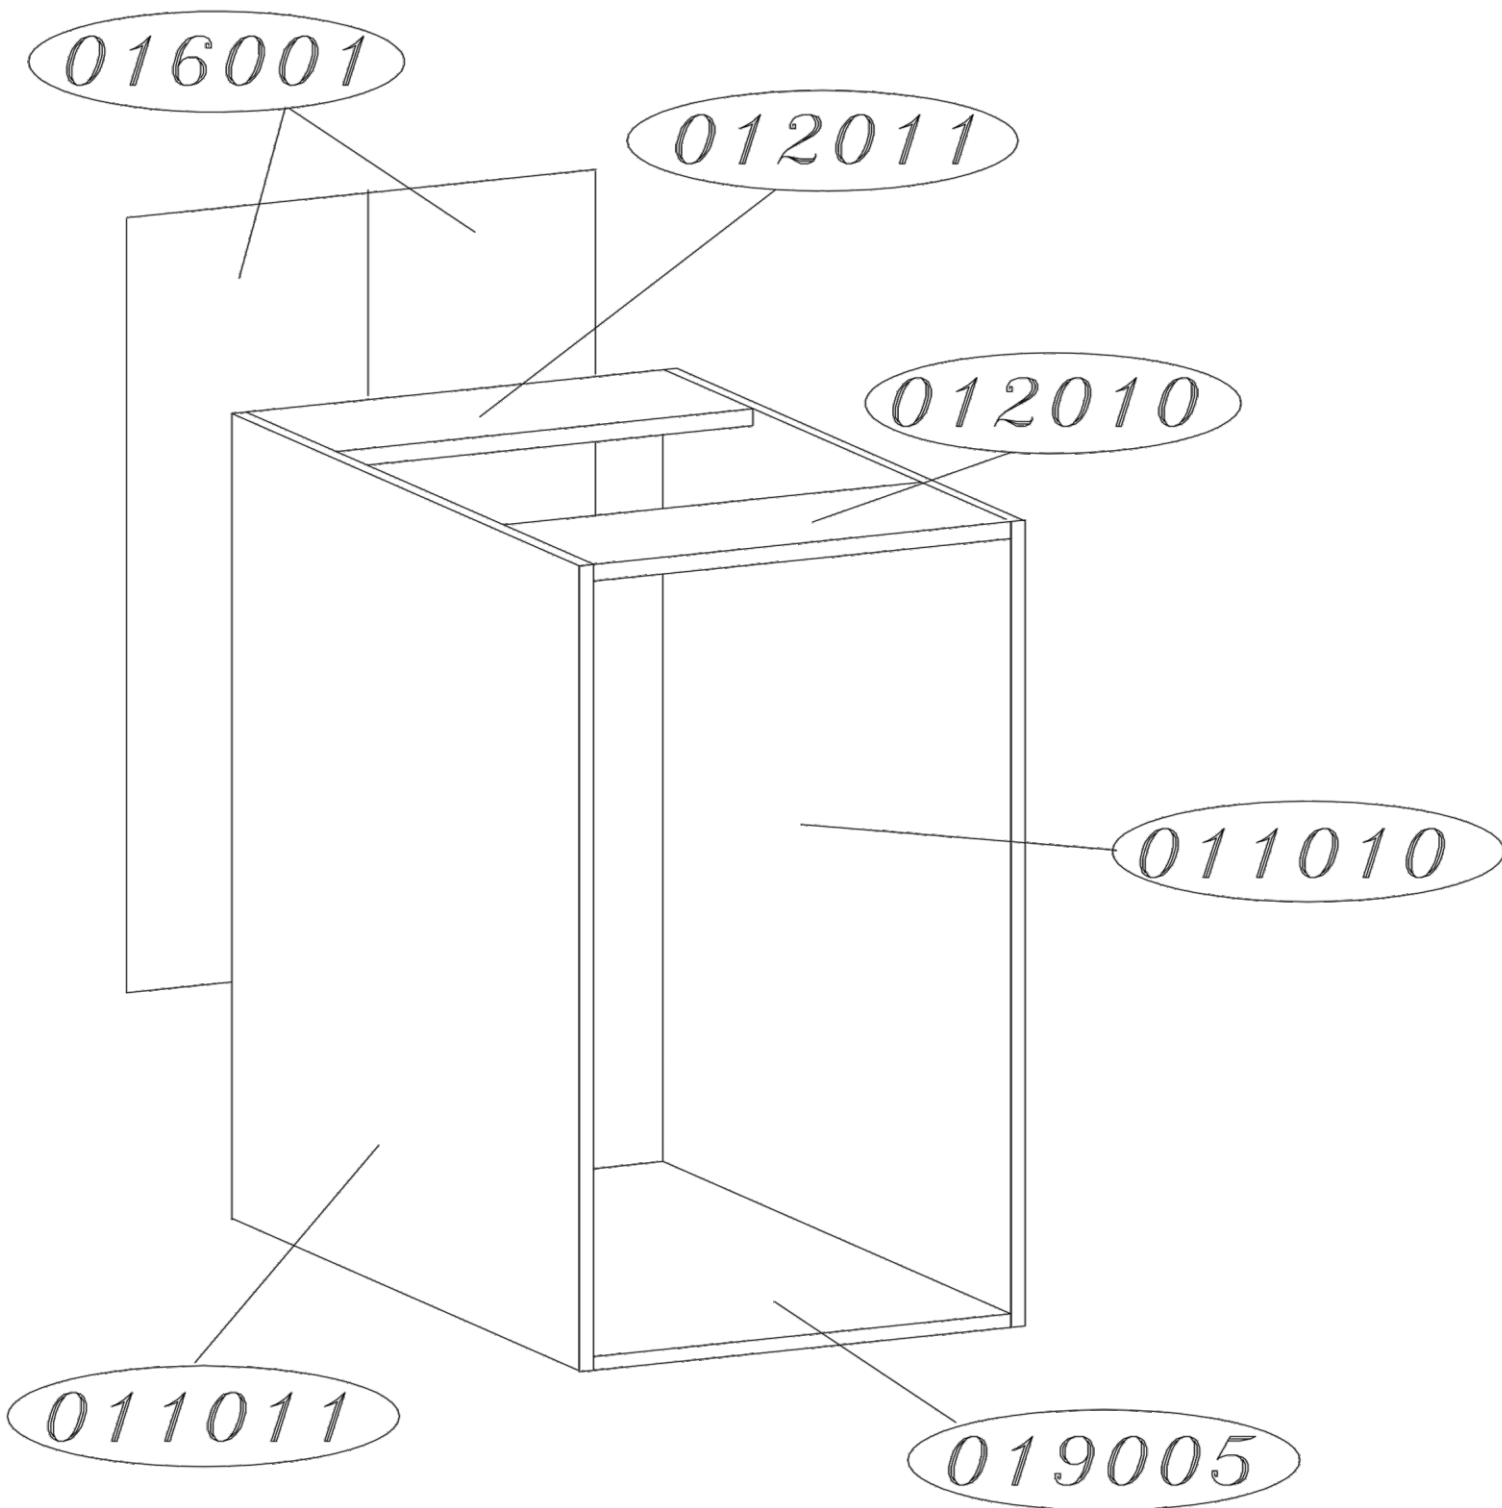

ROYAL D60S3

		D60S3	
SYSTEM	KOLOR		
SAN MARINO	KREMOWY	400414	400415
COSTA	LAKIER BIEL	010414	010415
MALAGA	DĄB COUNTRY	390414	390415

A = 18x

B = 14x

C = 14x

E = 3 x

F = 1x

V = 1x

G = 3x

H = 40x

I = 14x

J = 24x

K = 6x

I

016001

II