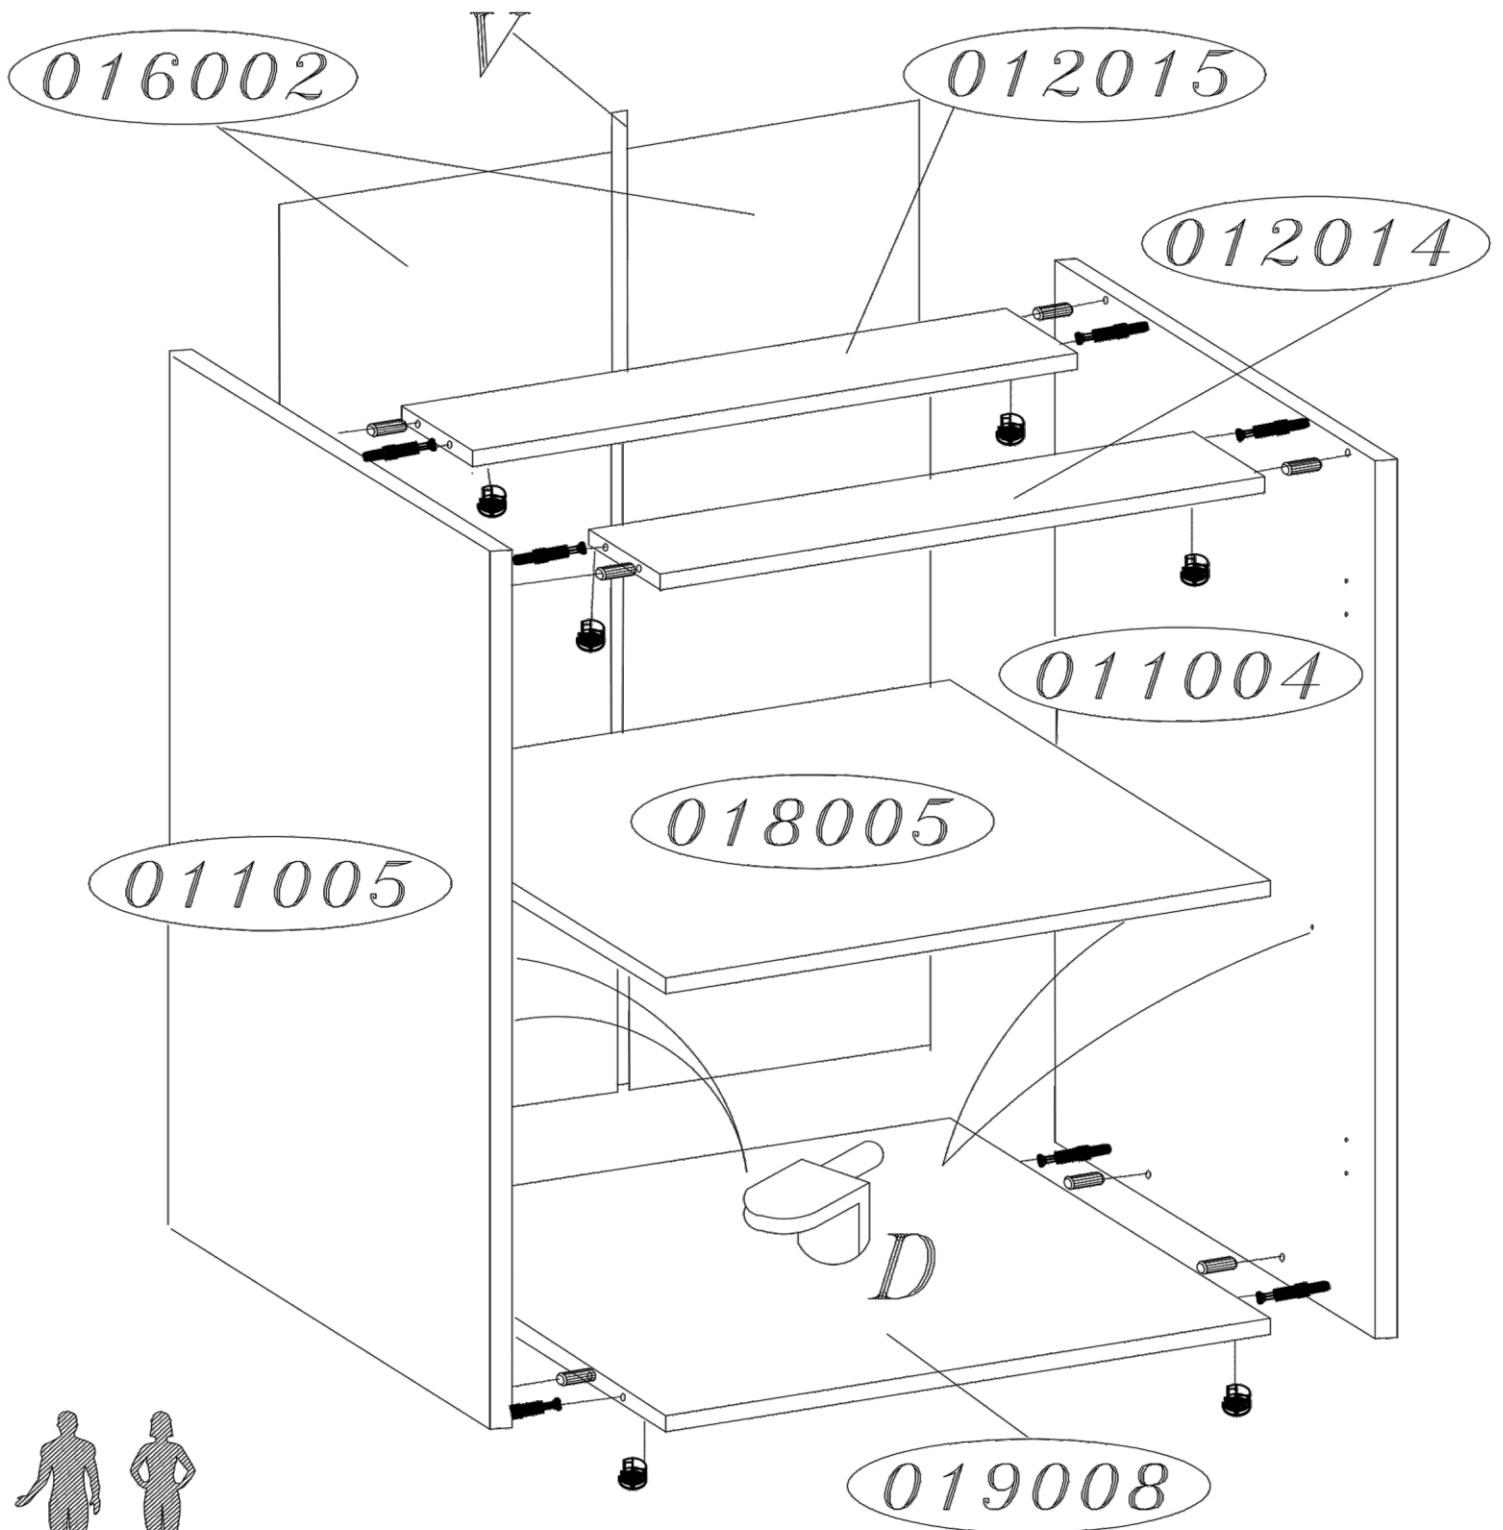

ROYAL D80

		D80	
SYSTEM	KOLOR	L	P
SAN MARINO	KREMOWY	400405	400404
COSTA	LAKIER BIEL	010405	010404
MALAGA	DĄB COUNTRY	390405	390404

A = 12x

B = 8x

C = 8x

D = 4x

E = 4x

F = 4x

G = 2x

H = 50x

I = 8x

J = 8x

K = 4x

L = 1x

I

016002