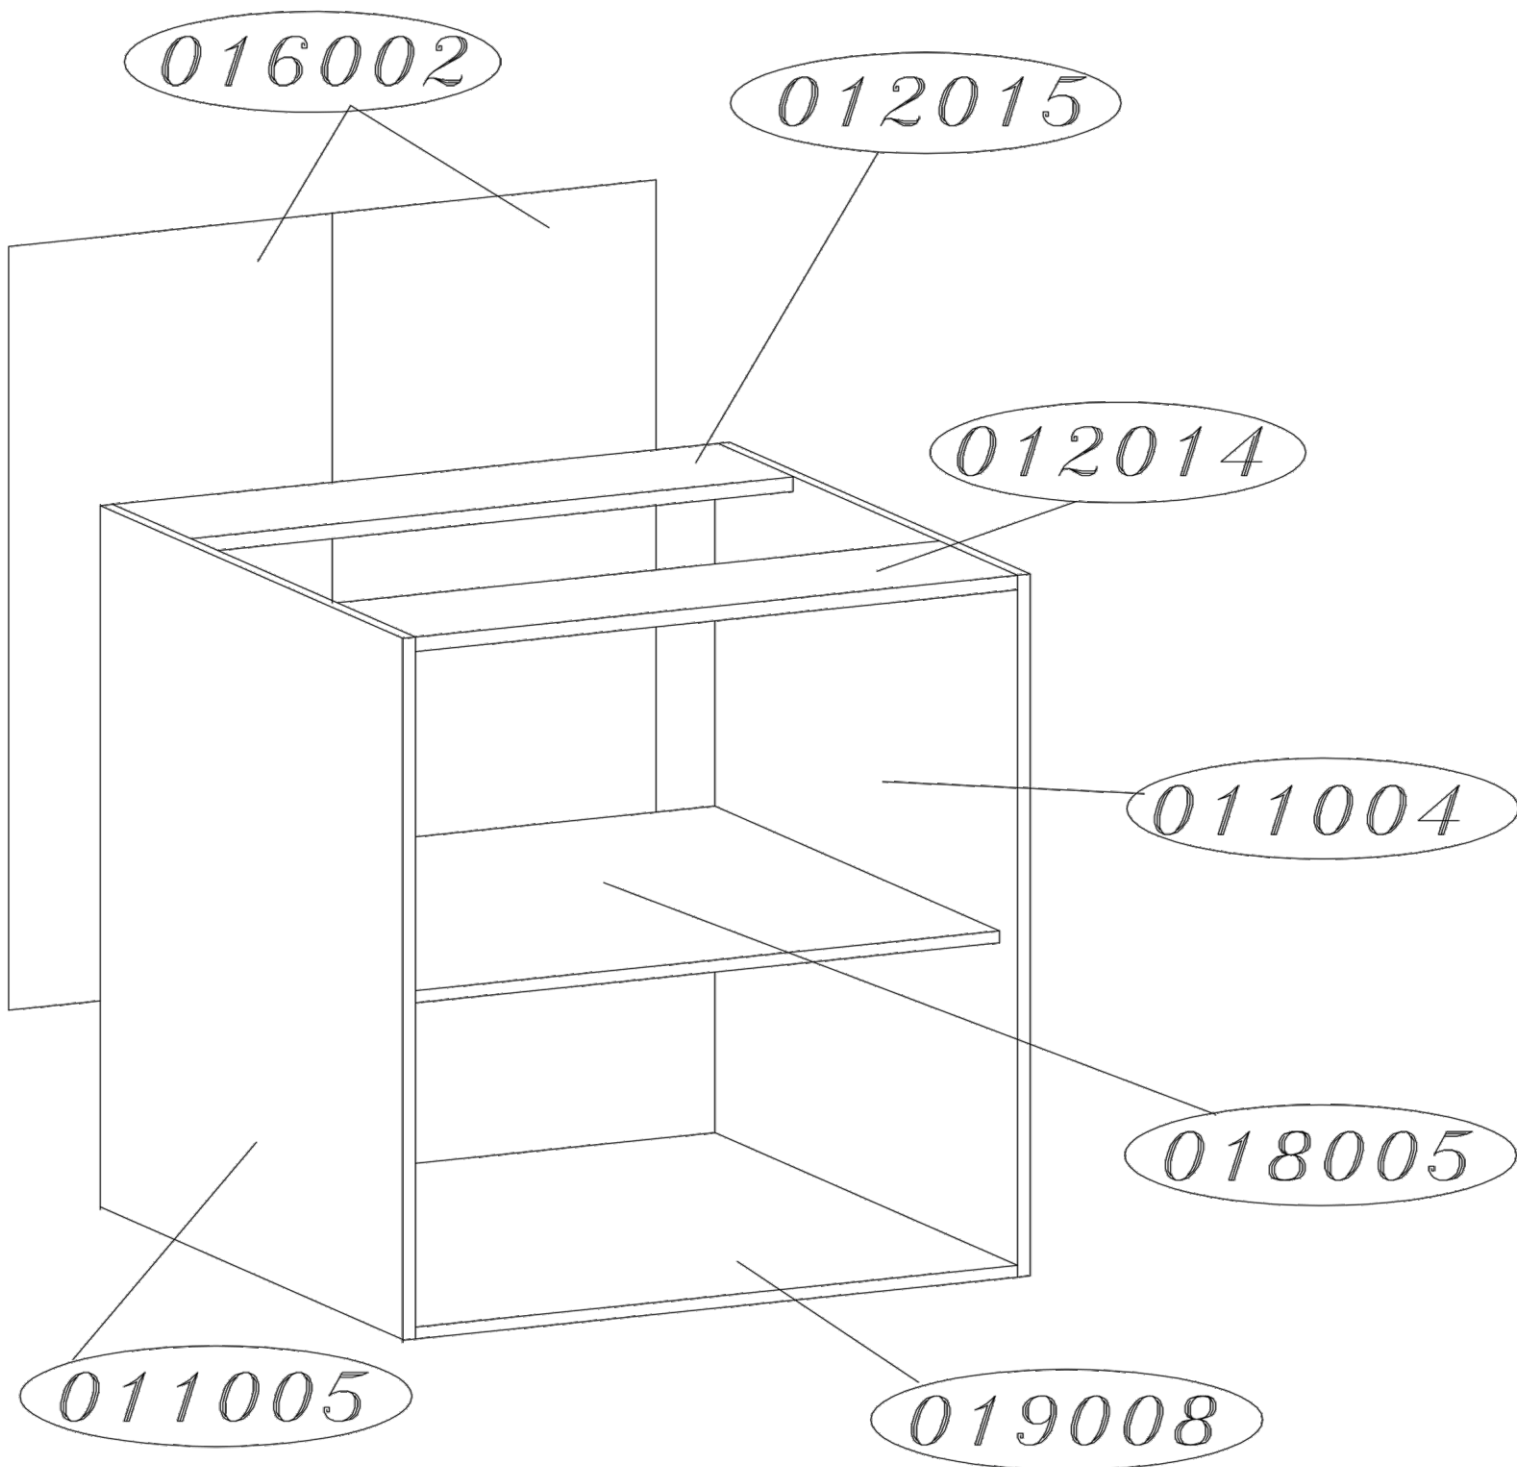

ROYAL D80

		D80	
SYSTEM	KOLOR	L	P
SAN MARINO	KREMOWY	400405	400404
COSTA	LAKIER BIEL	010405	010404
MALAGA	DĄB COUNTRY	390405	390404

A = 12x

B = 8x

C = 8x

D = 4x

E = 4x

F = 4x

G = 2x

H = 50x

I = 8x

J = 8x

K = 4x

L = 1x

I

016002