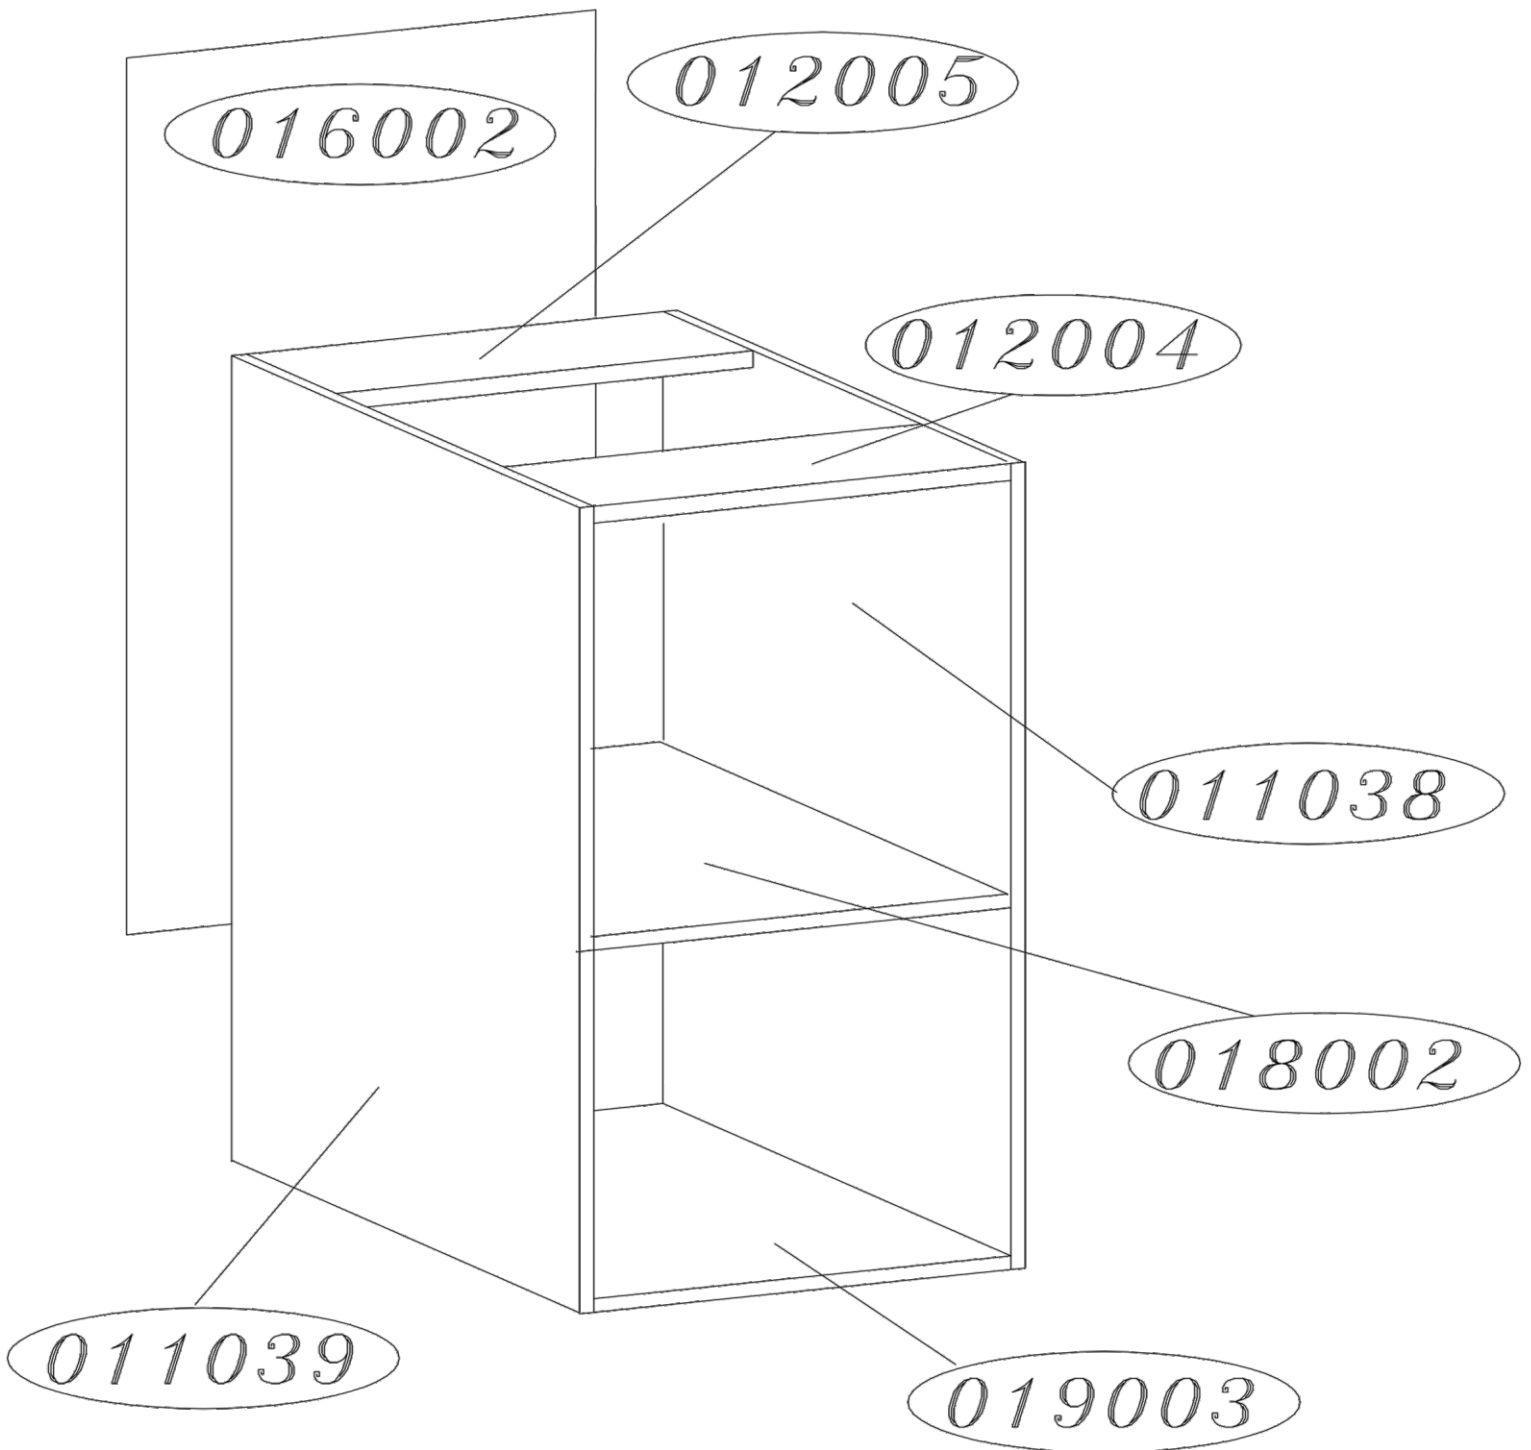

SICILIA D40S1

		D40S1	
SYSTEM	KOLOR		
SAN MARINO	KREMOWY	400408	400450
COSTA	LAKIER BIEL	010408	010450
MALAGA	DĄB COUNTRY	390408	390450

A = 14 x

B = 8 x

C = 8 x

E = 4 x

F = 1 x

G = 2 x

H = 60 x

I = 16 x

J = 12 x

K = 4 x

M = 4 x

I

II

011039