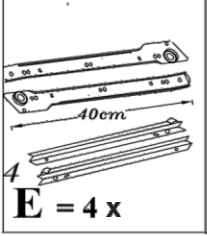

SICILIA D40S1

		D40S1	
SYSTEM	KOLOR		
SAN MARINO	KREMOWY	400408	400450
COSTA	LAKIER BIEL	010408	010450
MALAGA	DĄB COUNTRY	390408	390450

A = 14 x

B = 8 x

C = 8 x

E = 4 x

F = 1 x

G = 2 x

H = 60 x

I = 16 x

J = 12 x

K = 4 x

M = 4 x

I

II

011039