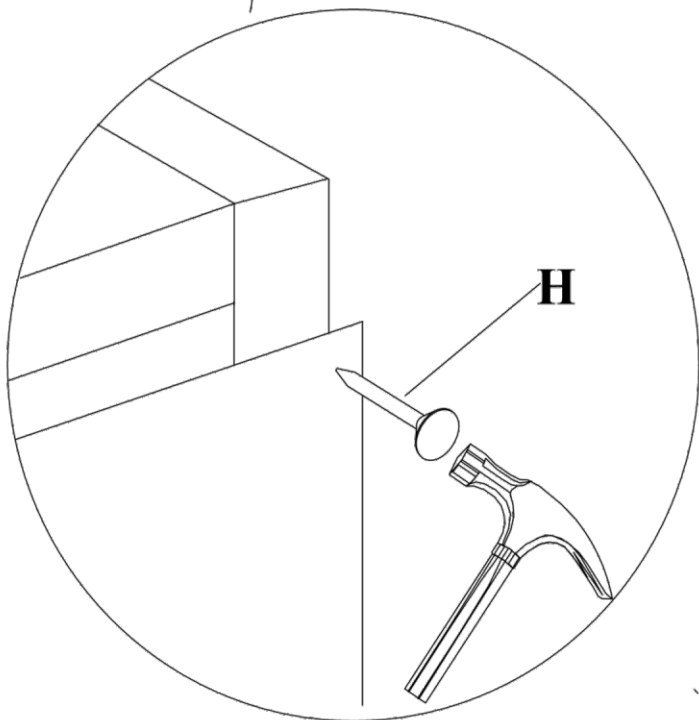

SICILIA D40S1

		D40S1	
SYSTEM	KOLOR		
SAN MARINO	KREMOWY	400408	400450
COSTA	LAKIER BIEL	010408	010450
MALAGA	DĄB COUNTRY	390408	390450

A = 14 x

B = 8 x

C = 8 x

E = 4 x

F = 1 x

G = 2 x

H = 60 x

I = 16 x

J = 12 x

K = 4 x

M = 4 x

I

II

011039