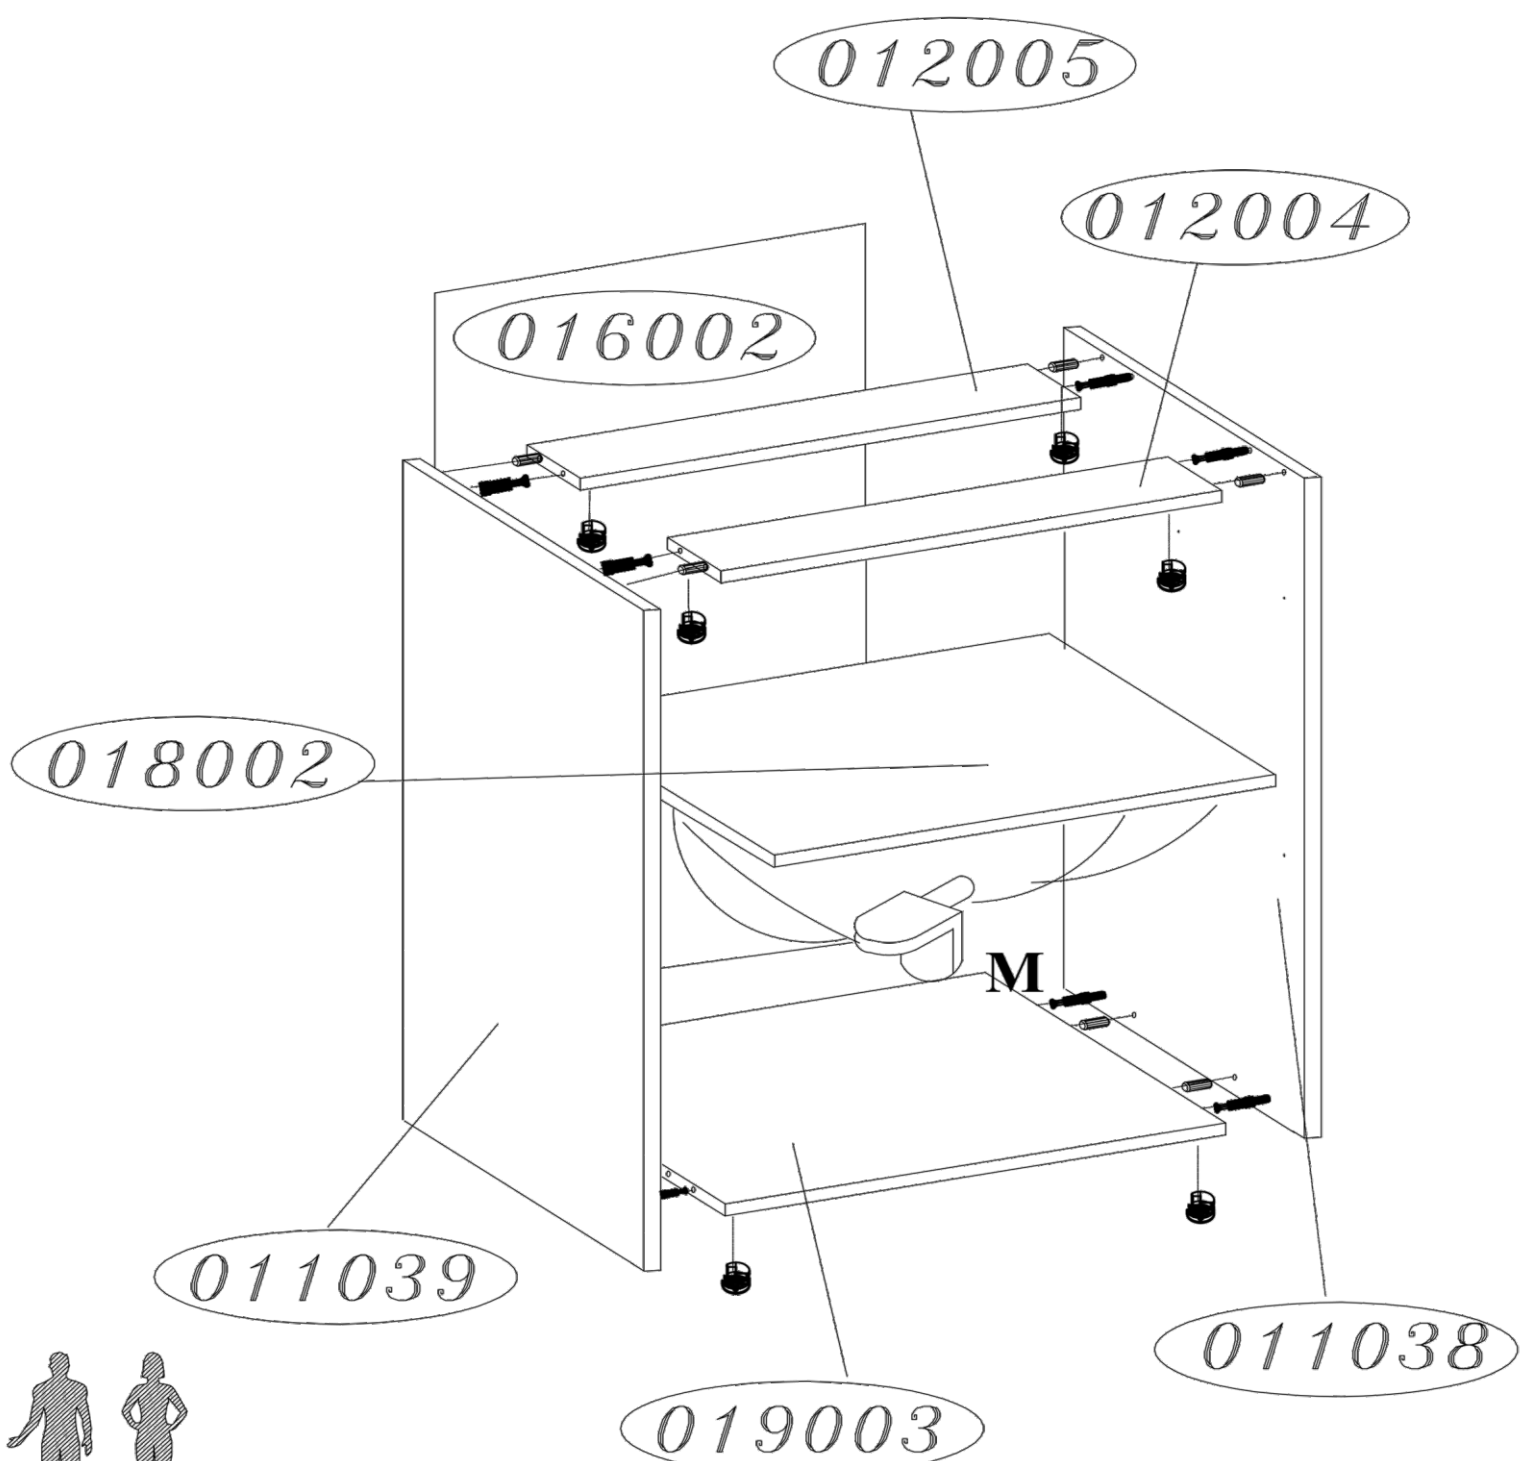

SICILIA D40S1

		D40S1	
SYSTEM	KOLOR		
SAN MARINO	KREMOWY	400408	400450
COSTA	LAKIER BIEL	010408	010450
MALAGA	DĄB COUNTRY	390408	390450

A = 14 x

B = 8 x

C = 8 x

E = 4 x

F = 1 x

G = 2 x

H = 60 x

I = 16 x

J = 12 x

K = 4 x

M = 4 x

I

II

011039